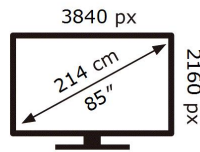

ENERGY

SAMSUNG

QE85Q60AAU

141 kWh/1000h

ABCDEF **G**

244 kWh/1000h

2019/2013